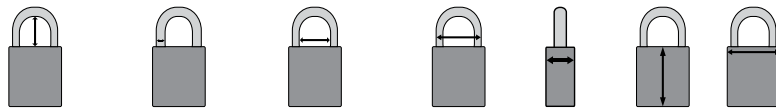

1 key supplied for each padlock. Custom keying options available.
 Supplied with padlock labels in English, French and Spanish.
 Engraving on front, back, sides & key.

Order Reference	Colour	Shackle Clearance (mm)	Shackle Diameter (mm)	Shackle Clearance (mm)	Shackle Width (mm)	Depth (mm)	Height (mm)	Width (mm)	Quantity
Shackle Clearance 25.40 mm / KD - Keyed Differently / pack of 1									
152159	● Black	25.40	4.72	17.78	25.91	19.05	41.91	31.75	1
152158	● Blue	25.40	4.70	17.78	25.91	19.05	41.91	31.75	1
152162	● Brown	25.40	4.70	17.78	25.91	19.05	41.91	31.75	1
152157	● Green	25.40	4.70	17.78	25.91	19.05	41.91	31.75	1
152160	● Orange	25.40	4.70	17.78	25.91	19.05	41.91	31.75	1
152161	● Purple	25.40	4.70	17.78	25.91	19.05	41.91	31.75	1
152155	● Red	25.40	4.70	17.78	25.91	19.05	41.91	31.75	1
152163	● White	25.40	4.70	17.78	25.91	19.05	41.91	31.75	1
152156	● Yellow	25.40	4.70	17.78	25.91	19.05	41.91	31.75	1
Shackle Clearance 25.40 mm / KD - Keyed Differently / pack of 6									
152168	● Black	25.40	4.70	17.78	25.91	19.05	41.91	31.75	6
152167	● Blue	25.40	4.70	17.78	25.91	19.05	41.91	31.75	6
152171	● Brown	25.40	4.70	17.78	25.91	19.05	41.91	31.75	6
152166	● Green	25.40	4.70	17.78	25.91	19.05	41.91	31.75	6
152169	● Orange	25.40	4.70	17.78	25.91	19.05	41.91	31.75	6
152170	● Purple	25.40	4.70	17.78	25.91	19.05	41.91	31.75	6
152164	● Red	25.40	4.70	17.78	25.91	19.05	41.91	31.75	6
152172	● White	25.40	4.70	17.78	25.91	19.05	41.91	31.75	6
152165	● Yellow	25.40	4.70	17.78	25.91	19.05	41.91	31.75	6
Shackle Clearance 38.10 mm / KD - Keyed Differently / pack of 1									
151659	● Black	38.10	4.70	17.78	25.91	19.05	41.91	31.75	1
151658	● Blue	38.10	4.70	17.78	25.91	19.05	41.91	31.75	1
151662	● Brown	38.10	4.70	17.78	25.91	19.05	41.91	31.75	1
151657	● Green	38.10	4.70	17.78	25.91	19.05	41.91	31.75	1
151660	● Orange	38.10	4.70	17.78	25.91	19.05	41.91	31.75	1
151661	● Purple	38.10	4.70	17.78	25.91	19.05	41.91	31.75	1
151655	● Red	38.10	4.70	17.78	25.91	19.05	41.91	31.75	1
151663	● White	38.10	4.70	17.78	25.91	19.05	41.91	31.75	1
151656	● Yellow	38.10	4.70	17.78	25.91	19.05	41.91	31.75	1
Shackle Clearance 38.10 mm / KD - Keyed Differently / pack of 6									
151668	● Black	38.10	4.70	17.78	25.91	19.05	41.91	31.75	6
151667	● Blue	38.10	4.70	17.78	25.91	19.05	41.91	31.75	6
151671	● Brown	38.10	4.70	17.78	25.91	19.05	41.91	31.75	6
151666	● Green	38.10	4.70	17.78	25.91	19.05	41.91	31.75	6
151669	● Orange	38.10	4.70	17.78	25.91	19.05	41.91	31.75	6
151670	● Purple	38.10	4.70	17.78	25.91	19.05	41.91	31.75	6
151664	● Red	38.10	4.70	17.78	25.91	19.05	41.91	31.75	6
151672	● White	38.10	4.70	17.78	25.91	19.05	41.91	31.75	6
151665	● Yellow	38.10	4.70	17.78	25.91	19.05	41.91	31.75	6