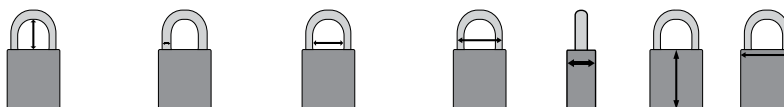

SafeKey Nylon Compact Padlocks with plastic shackle

- Extremely compact and lightweight design
- Non-conductive and non-sparking nylon body and polymer shackle
- Non-conductive locking mechanism
- Ideal for electrical applications and small spaces
- Ribbed design for safe handling
- For electrical contractors, maintenance and electricians

1 key supplied for each padlock. Custom keying options available. Supplied with padlock labels in English, French and Spanish. Engraving on front, back, sides & key.

Consult the technical datasheet LOTO-100 on bradyeurope.com/tds

This compact safety padlock is perfect for small space applications and where lightweight and easy to carry locks are needed. For more durable applications consider the SafeKey nylon compact padlocks with aluminium shackle.