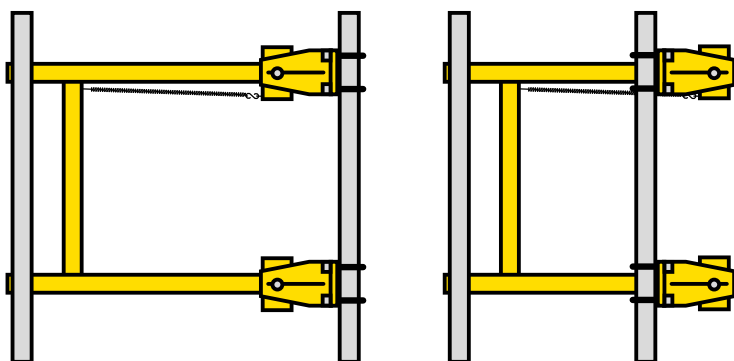

## NARROW WALKWAY SAFETY GATE

**Bisafe Märkning & Industrisäkerhet AB**

In certain cases, a regular safety gate does not fit because the walkway or platform is too narrow, or the gate can not open entirely because of space constraints. The solution here is our **NARROW WALKWAY SAFETY GATE (NWG)**.

The Narrow walkway safety gate is a spring-operated, stainless steel gate suitable for openings between 500 - 800 mm. The NWG is a reliable, easy to install self-closing safety gate.

### Key properties

- ✓ Safely closes off ladder openings, unlike chains or simple bars;
- ✓ Made of stainless steel 304, coated with RAL 1023 yellow;
- ✓ Meets the European standard EN ISO 14122;
- ✓ Can be used in tight or narrow spaces where regular safety gates don't fit;
- ✓ One size fits all: the gate is suitable for openings between 500 - 800 mm;
- ✓ Spring loaded (stainless steel 316) soft-close system;
- ✓ Maintenance free;
- ✓ Easy installation;
- ✓ Quick delivery from stock.

*Depending on how the gate's brackets are installed, the gate can be used for openings between 500 and 800 mm.*