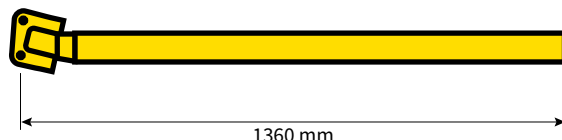

ISP

INTREPID SAFETY PRODUCTS

OUR STRENGTH IS YOUR SAFETY

A SIMPLE WAY TO CLOSE OFF OPENINGS IN GUARDRAILS

PEDESTRIAN GATE

Bisafe Märkning & Industrisäkerhet AB

The self-closing **PEDESTRIAN GATE** is an easy way to prevent people from unwittingly entering certain areas.

When should you use the pedestrian gate?

In certain cases, it is safer to secure walkthroughs in guardrails with a movable gate rather than leave it open. This way, people have to physically open the gate as a reminder that they may enter a potentially hazardous or off-limits area. The gates can even be fitted with a sign to inform people about the area they are entering; like the presence of dangerous goods or gases, moving forklifts or working machinery, or to ask people to perform a certain task.

The pedestrian gate closes off guardrail openings in a simple, effective way.

The pedestrian gate is available in one size, but can easily be shortened if necessary.

Key properties

- ✓ Easy installation;
- ✓ A simple and effective way to close off certain areas;
- ✓ The gate is self-closing, even after years of use;
- ✓ Available in one length, but can be shortened to the desired size.

Can pedestrian gates replace the Intrepid safety gates?

As the pedestrian gates are single-bar gates that don't offer adequate fall protection, they can **not** replace the double-bar safety gates that do offer fall protection according to the ISO-NEN 14122-3-2016 standard. The pedestrian gates are meant to be used in cases where a simple barrier suffices, without the need to offer the protection of the Intrepid safety gate in more demanding environments.