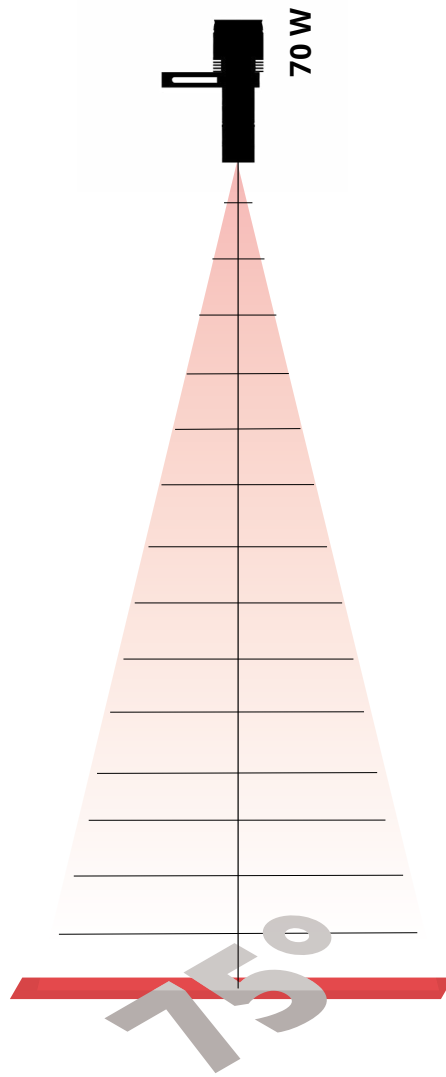

The ratio
installation height vs length [m]
1: 1.5