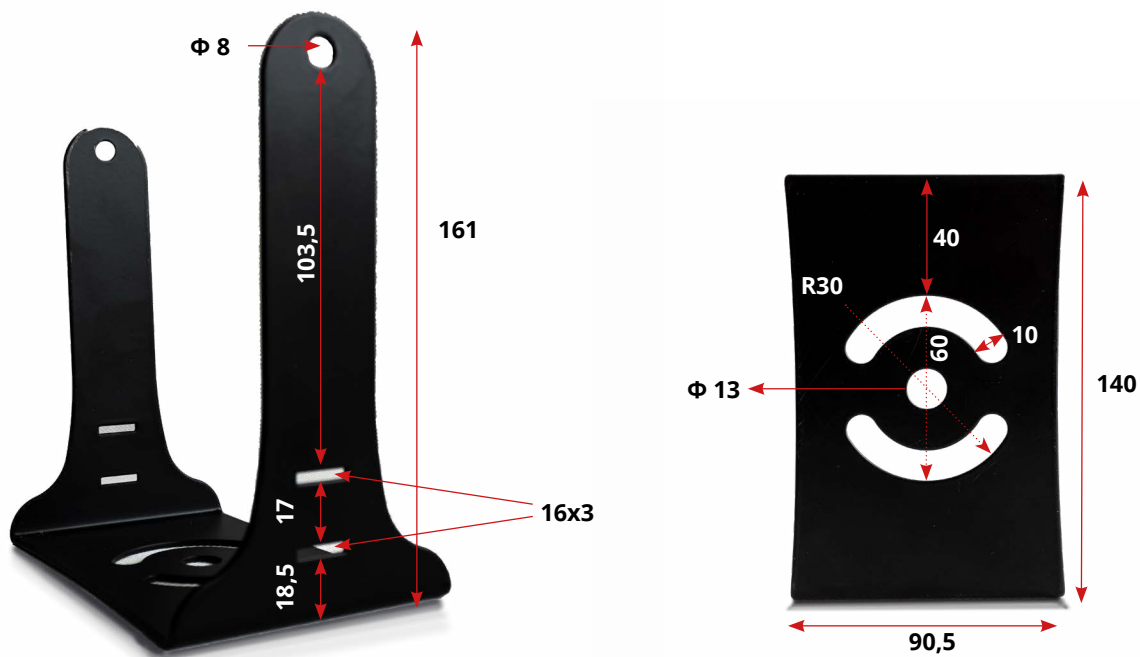

TECHNICAL SPECIFICATIONS

Light source	High powerful LED chip of different colors
Average lifetime of LED	50 000 h
Working temperature	-15 °C – +40 °C
Body material	good quality aluminium alloy
Dimensions	145 mm (W) x 245 mm (H) x 135 mm (L)
Weight	2 250 g (LED Projector), 1 100 g (LED driver), 160 g (lampshades)
Color of LED chip	RED / GREEN / BLUE / WHITE / YELLOW
Power	70 W
Cooling	active
Length of an electrical cable	150 cm
Installation	Plug (230V) and play
Warranty*	12 months

*The warranty is void in case of intervention without professional service.

LENSES

Compatible lenses	55 °, 75 °, 90 °
--------------------------	-------------------------

HOLDER'S DIMENSIONS [mm]

*All dimensions are measured in [mm].

MANIPULATION WITH ALP-L-70

1. Tighten the locking wheel on the projector body to secure the position of the optics.
2. By rotating the lens, it is possible to adjust the thickness of the line.

3. To adjust the length of the line use the lampshades.