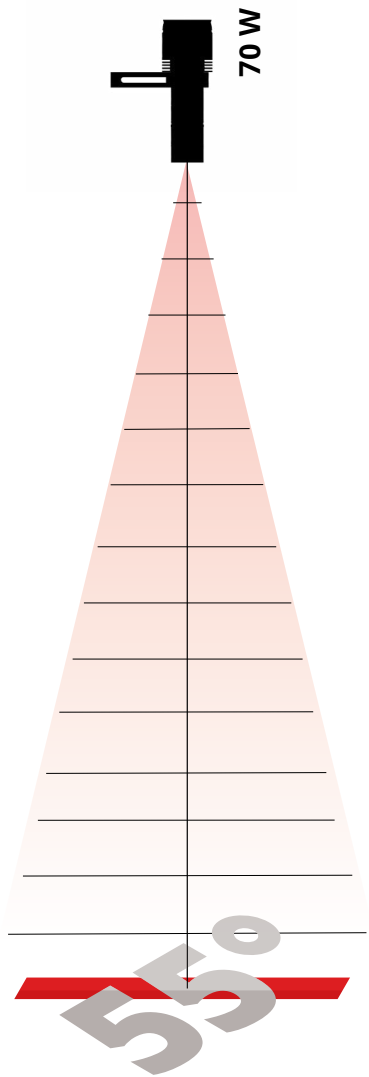

LINE LENGTH DEPENDING ON INSTALLATION HEIGHT

The ratio
installation height vs length [m]
1: 1