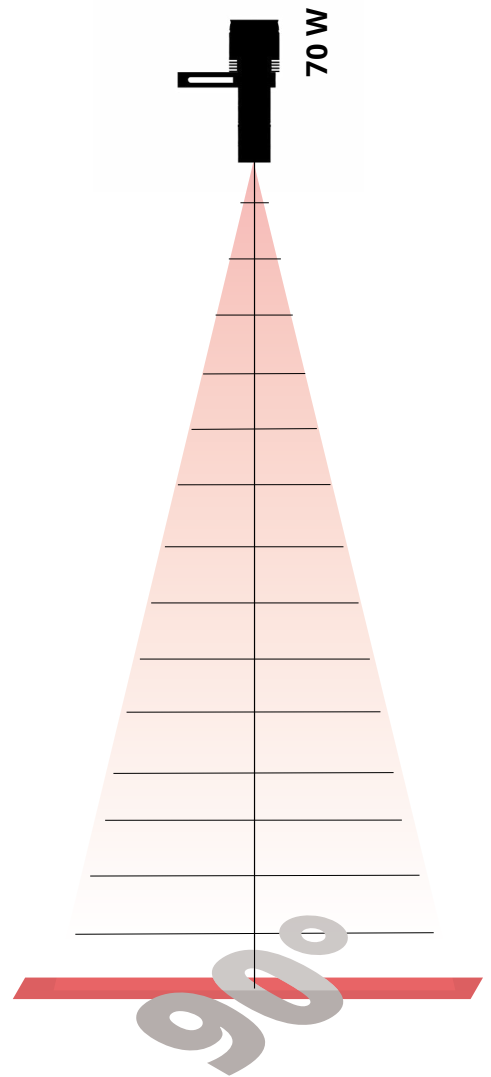

The ratio
installation height vs length [m]
1: 2