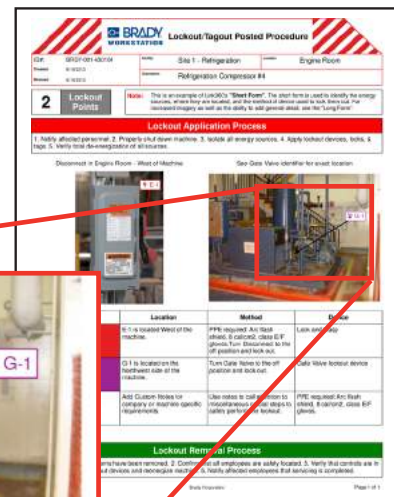

Brady Workstation Lockout Writer App

workstation.bradyd.com

Create compliant lockout tagout labels, tags and procedures in no time!

The Brady Workstation Lockout Writer app makes label, tag and procedure creation easier. It includes procedure templates, simple translation between set languages, easy-to-use image editing for callouts, and import capabilities from Lockout-Pro™ software. It also features drop down menus for navigation between hazards, energy sources and devices to help you create custom standards.

Step-by-Step Procedure Formatting

Don't waste time creating procedures from scratch. With the Lockout Writer app, you'll have a step-by-step guide to procedure creation. That way you can write procedures the right way the first time – every time.

Easily Add Photos to Procedures

Give your employees the clear direction they need to perform lockout tasks safely and effectively. That means incorporating pictures into procedures to visually guide employees along the way. With this app, adding pictures is simple and once a photo is added, you can go a step further to click and drag energy source tags to properly identify equipment photos.

Brady Workstation – Lockout Writer App

Quickly Print Tags & Labels

With procedures covered, it's on to lockout tags and energy source labels. Easily and instantly pull the details from your lockout procedure onto your tags and labels for quick, hassle-free printing.