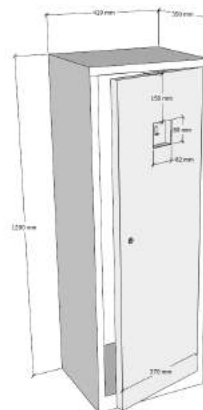

Pictures

Specifications and Dimensions

Art. No: FI-CABINET
Size: 1210 x 520 x 350 mm
Weight: 16 kg
Material: 0.8mm sheet steel
Colour: Red - RAL3000

Pictures

Pictures

Visit our website:

FIREISOLATOR.COM

© COPYRIGHT T-ISS B.V. - All rights reserved