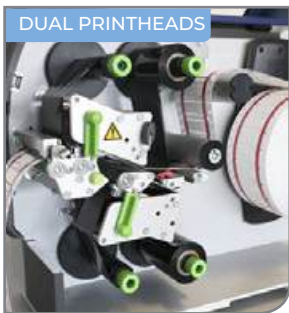

## BBP72-PLUS DOUBLE-SIDED SLEEVE PRINTER

**PRINT MORE.  
WASTE LESS.**

**SEAMLESS, ONE-PASS OPERATION**

**AUTO PRINTING;  
AUTO FORMATTING**

**LESS SLEEVE AND  
RIBBON WASTE**

**Save time. Minimise waste. Reduce sleeving errors.**

Heavy duty, high-accuracy printing to get the job done right

**Get more with enhanced capabilities:**

- ▶ High-volume, double-sided sleeve printing
- ▶ Pairs with Brady Workstation software
- ▶ Integrates with ERP/SAP systems
- ▶ Crisp, clear printing – 300 dpi resolution
- ▶ Large colour touchscreen
- ▶ Smooth printing on heat-resilient Brady materials