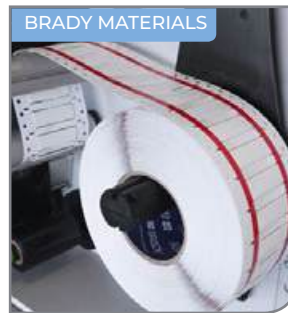

## BBP72-PLUS DOUBLE-SIDED SLEEVE PRINTER

**PRINT MORE.  
WASTE LESS.**

**SEAMLESS, ONE-PASS OPERATION**

**AUTO PRINTING;  
AUTO FORMATTING**

**LESS SLEEVE AND  
RIBBON WASTE**

**Save time. Minimise waste. Reduce sleeving errors.**